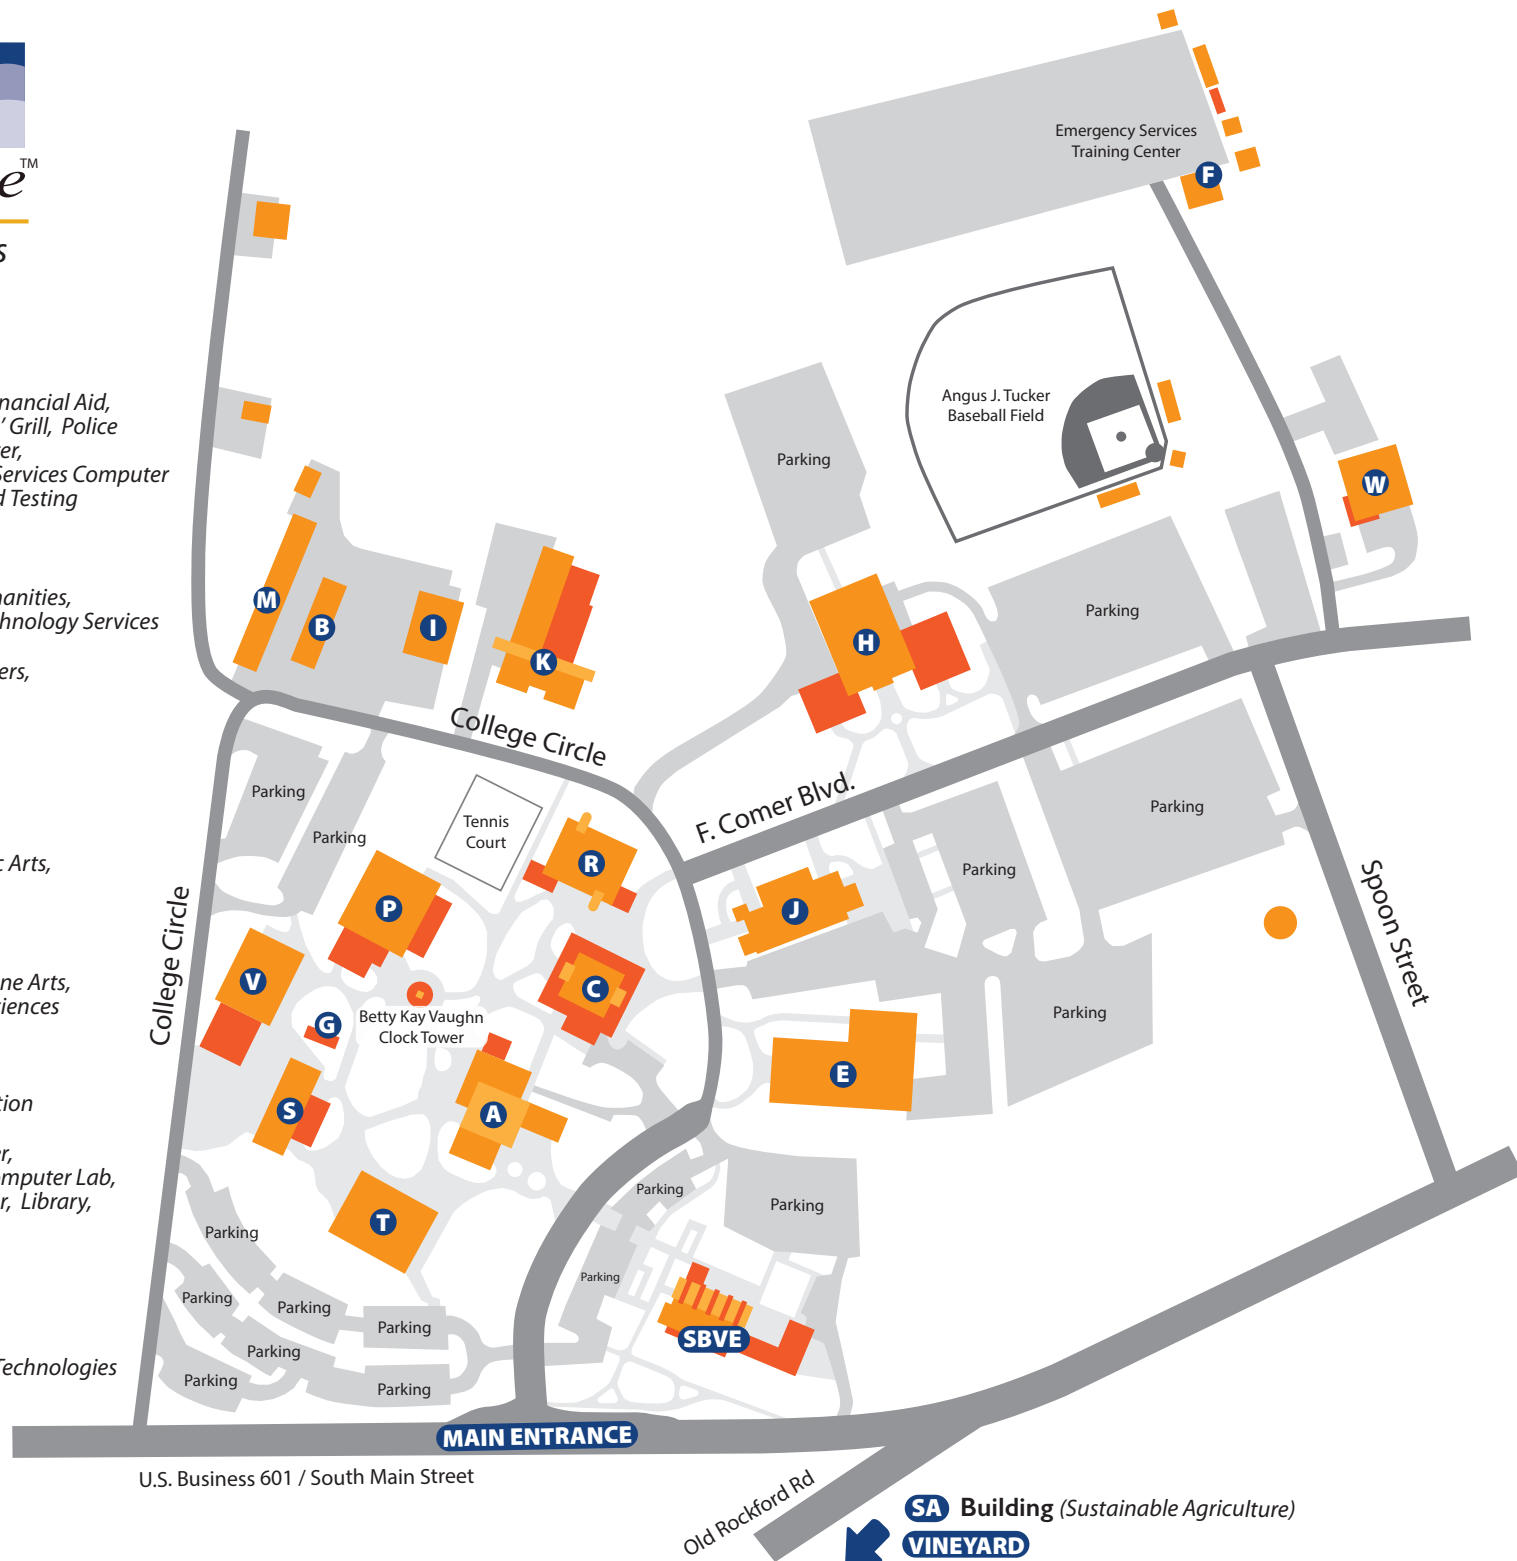

**K Building:** Engineering Technologies

**P Building:** Gym, Fitness Center, Physical Education

**R Building/Friedman:** Academic Support Center, Accessibility Services, Computer Lab, Learning Resource Center, Library, Testing Center

**S Building:** Welding

**T Building:** Early College, Sciences

**V Building:** Automotive, Business, Information Technologies

**W Building:** Facilities Department

**SA Building:** Sustainable Agriculture

**SBVE Building:** Shelton-Badgett NC Center for Viticulture & Enology

**SA Building (Sustainable Agriculture)**  
**VINEYARD**

**YA BUILDING**

- Conference Room
- General Classrooms
- Physical Therapy Assistant
- Yadkin Early College General Classrooms

**YB BUILDING**

- Biology Lab
- Chemistry Lab
- General Classrooms
- Nurse Aide Lab
- Yadkin Early College Dining Room
- Yadkin Early College General Classrooms

**YG BUILDING**  
G. Allen Mebane IV Industrial Training Center