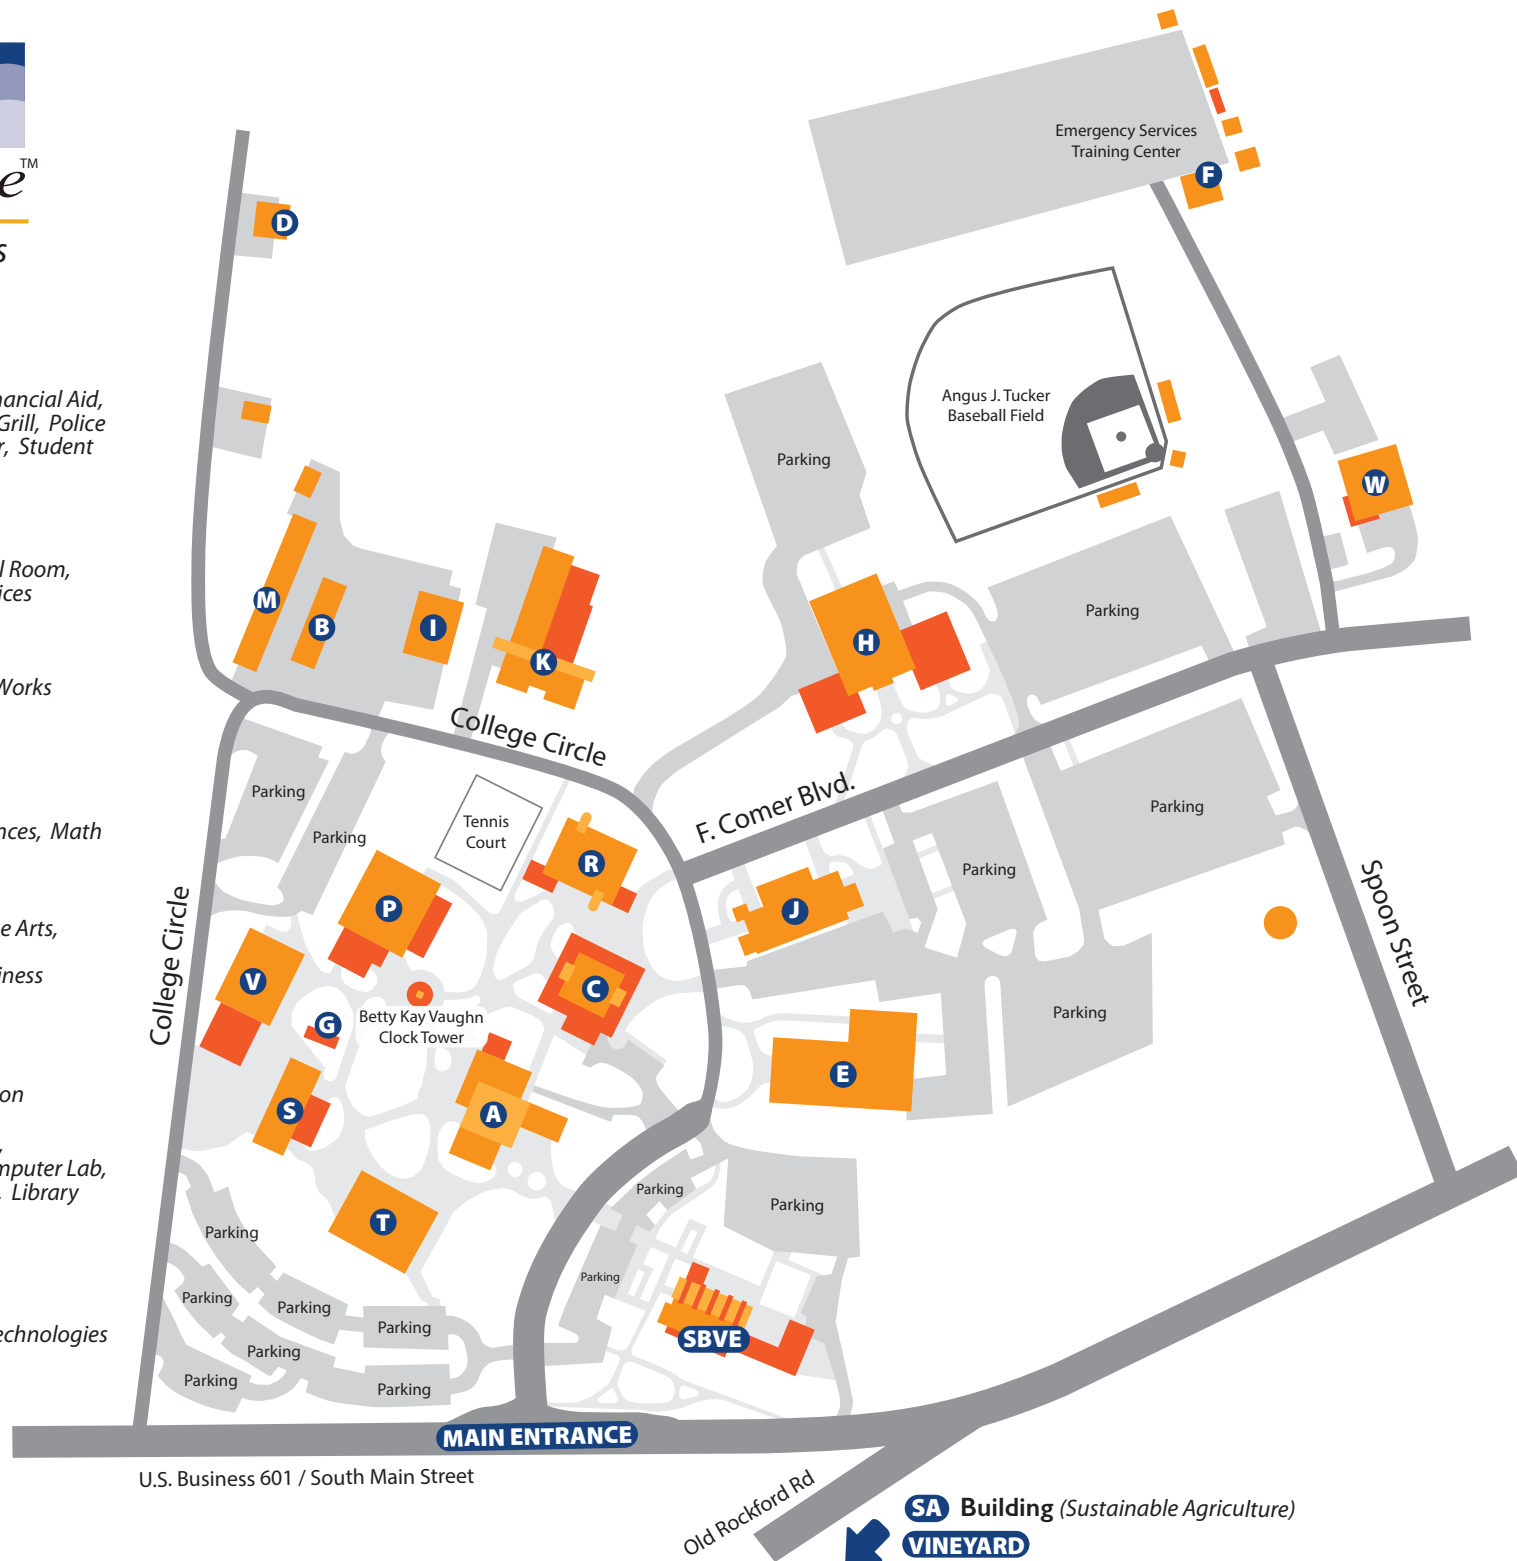

B M Buildings: Autobody

C Building: Bookstore, English, Humanities, Mail Room, Printshop, Spanish, Technology Services

D Building: Animal Science

E Building: Ceramics, Computers, Surry-Yadkin Works

F Building: Emergency Services Training Center

K Building: Engineering Technologies

P Building: Gym, Fitness Center, Physical Education

R Building/Friedman: Academic Support Center, Accessibility Services, Computer Lab, Learning Resource Center, Library

S Building: Welding

T Building: Early College, Sciences

V Building: Automotive, Business, Information Technologies

W Building: Facilities Department

SA Building: Sustainable Agriculture

SBVE Building: Shelton-Badgett NC Center for Viticulture & Enology